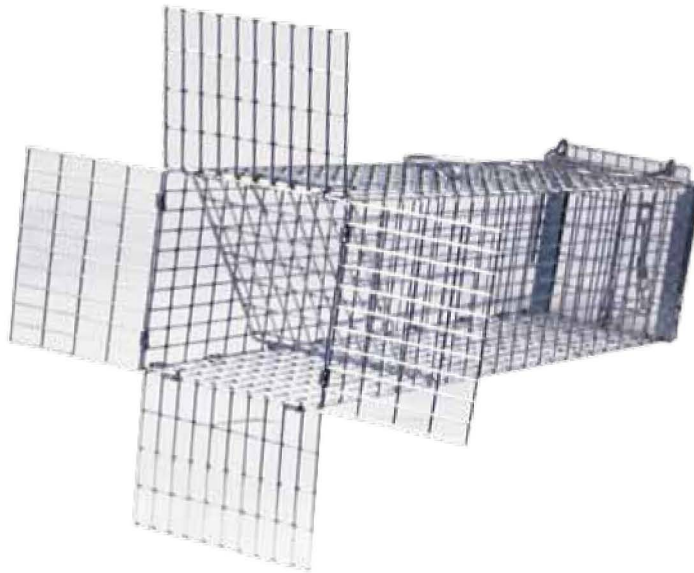

Excluders with One Way Door

Our excluders are designed to let animals remove themselves from unwanted areas. Excluders have mounting wings which allow them to be attached directly over the animals' entry/exit hole. The one way door lets animals exit, but prevents them from returning.

Model	L - W - H	Description	Construction	Wt	1 to 5	6+
E30	10 x 3 x 3	Small Rodent Sized Animals	½ x 1 - 16 gauge	1 lbs	\$28.01	\$26.07
E40	10 x 4 x 4	Chipmunk/ Squirrel Animal Size	½ x 1 - 16 gauge	1 lbs	\$30.70	\$28.01
E50	10 x 5 x 5	Squirrel/ Rat Animal Size	½ x 1 - 16 gauge	1 lbs	\$33.40	\$30.44
E60	12 x 6 x 6	Skunk/ Small Cat Animal Size	1 x 1 - 14 gauge	2 lbs	\$36.34	\$33.11
E70	12 x 7 x 7	Cat/ Rabbit/ Opossum Animal Size	1 x 1 - 14 gauge	2 lbs	\$40.34	\$36.01
E80	14 x 8 x 8	Large Rodent Size	1 x 1 - 14 gauge	3 lbs	\$43.17	\$39.24

Excluder Traps With One Way Door and Rear Door

The rear door turns excluders into repeating traps. Simply remove the rear door to use this as a true excluder, or put the door in place to trap excluded animals.