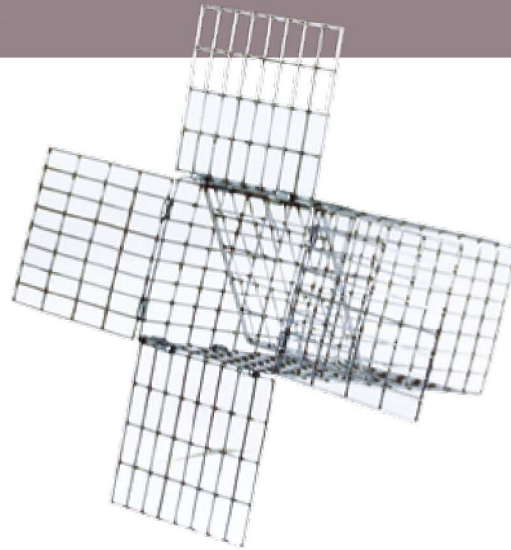

Excluders with One Way Door

Our excluders are designed to let animals remove themselves from unwanted areas. Excluders have mounting wings which allow them to be attached directly over the animals' entry/exit hole. The one way door lets animals exit, but prevents them from returning.

Model	L - W - H	Description	Construction	Wt	1 to 5	6+
E30	10 x 3 x 3	Small Rodent Sized Animals	½ x 1 - 16 gauge	1 lbs	\$28.01	\$26.07
E40	10 x 4 x 4	Chipmunk/ Squirrel Animal Size	½ x 1 - 16 gauge	1 lbs	\$30.70	\$28.01
E50	10 x 5 x 5	Squirrel/ Rat Animal Size	½ x 1 - 16 gauge	1 lbs	\$33.40	\$30.44
E60	12 x 6 x 6	Skunk/ Small Cat Animal Size	1 x 1 - 14 gauge	2 lbs	\$36.34	\$33.11
E70	12 x 7 x 7	Cat/ Rabbit/ Opossum Animal Size	1 x 1 - 14 gauge	2 lbs	\$40.34	\$36.01
E80	14 x 8 x 8	Large Rodent Size	1 x 1 - 14 gauge	3 lbs	\$43.17	\$39.24

Excluder Traps With One Way Door and Rear Door

The rear door turns excluders into repeating traps. Simply remove the rear door to use this as a true excluder, or put the door in place to trap excluded animals.